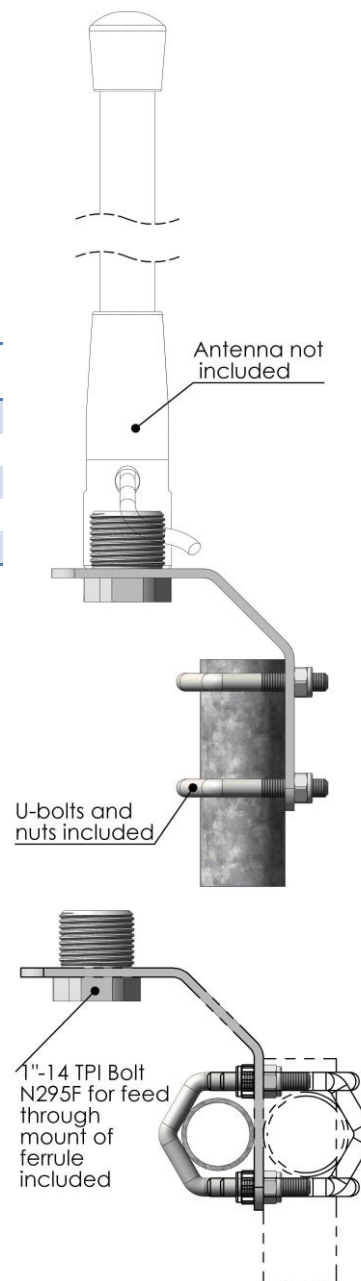

### Mast Mount

This is a universal mast mount for mounting on top of any support pipe 20-26mm (0.8" - 1.1") in diameter.

The mount is very versatile and can be mounted on top of poles with the brackets mounted from the front and on both horizontal and vertical bars when rear mounted.

N158F includes a N295F bolt which enables mounting of ferrule based antennas with 1"-14 TPI internal threads.

#### Mechanical Specification

Material	SS316
Finish	Polished
Weight (kg/lbs)	0.2/0.44
Mounting method	Mast mount
Thread for antenna	1"-14 TPI, internal

#### This part fits

This product fits small AC Antennas products with an internal 1"-14TPI, such as the CELmar2, CELmar4 and FAME2.